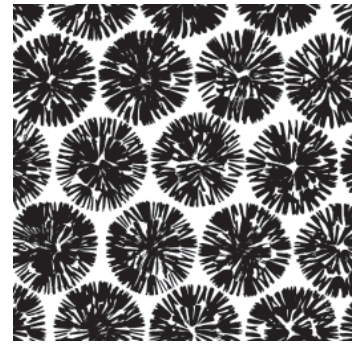

Patterns of Nature

Black appears metal, white is patina color

A. Dots

B. Horizontal Stripes

C. Rice

D. Zinnia

E. Swirl-Fingerprint

F. Arc-Swirl

M. X's

N Plaid Linen Weave

O. Brushmark

P. Marble

Q. Scribble

R. Diagonal Flow

S. Outline Squares

T. Synapse

U. Vertical Stripes

V. Worms

W. Center Spiral

AA Crosshatch

Patterns of Nature

Black appears metal, white is patina color

BB. Floating cubes

CC Daisy

DD Dandelion

EE. DNA

FF. Floating Feathers

GG Hourglass and triangles

HH. Knit

II Knit reverse.

JJ. Large Dots

KK Moth