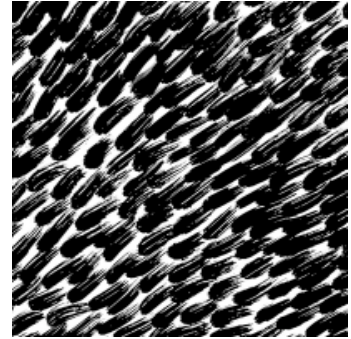

Patterns of Nature

Black appears metal, white is patina color

A. Dots

B. Horizontal Stripes

C. Rice

D. Zinnia

E. Swirl-Fingerprint

F. Arc-Swirl

G. Palm Flowers

H. Cloud/Waves

I. Rain Clouds

J. Squares Solid

K. Leaf Intertwined

L. Starburst

Patterns of Nature

Black appears metal, white is patina color

M. X's

N Plaid Linen Weave

O. Brushmark

P. Marble

Q. Scribble

R. Diagonal Flow

S. Outline Squares

T. Synapse

U. Vertical Stripes

V. Worms

W. Center Spiral

AA Crosshatch

Patterns of Nature

Black appears metal, white is patina color

BB. Floating cubes

CC Daisy