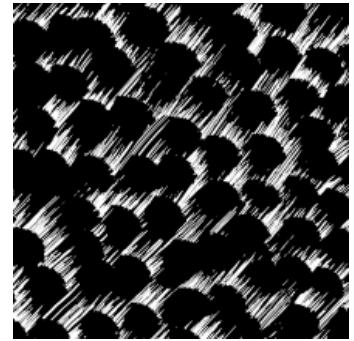

Patterns of Nature

Black appears metal, white is patina color

A. Dots

B. Horizontal Stripes

C. Rice

D. Zinnia

E. Swirl-Fingerprint

F. Arc-Swirl

G. Palm Flowers

H. Cloud/Waves

I. Rain Clouds

J. Squares Solid

K. Leaf Intertwined

L. Starburst

Patterns of Nature

Black appears metal, white is patina color

U. Vertical Stripes

V. Worms

W. Center Spiral

AA Crosshatch

Patterns of Nature

Black appears metal, white is patina color

BB. Floating cubes

CC Daisy

LL. Soundwaves

MM. Sticks

Patterns of Nature

Black appears metal, white is patina color

NN. Suncentric

OO Weave

PP Random Dots