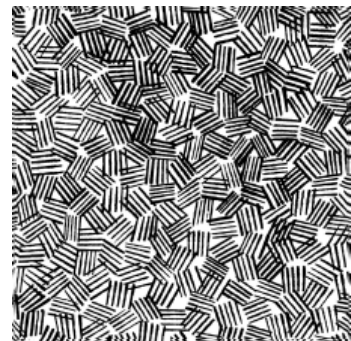

Patterns of Nature

Black appears metal, white is patina color

A. Dots

B. Horizontal Stripes

C. Rice

D. Zinnia

E. Swirl-Fingerprint

F. Arc-Swirl

G. Palm Flowers

H. Cloud/Waves

I. Rain Clouds

J. Squares Solid

K. Leaf Intertwined

L. Starburst

Patterns of Nature

Black appears metal, white is patina color

M. X's

N Plaid Linen Weave

O. Brushmark

P. Marble

Q. Scribble

R. Diagonal Flow

S. Outline Squares

T. Synapse

U. Vertical Stripes

V. Worms

W. Center Spiral

AA Crosshatch

Patterns of Nature

Black appears metal, white is patina color

BB. Floating cubes

CC Daisy